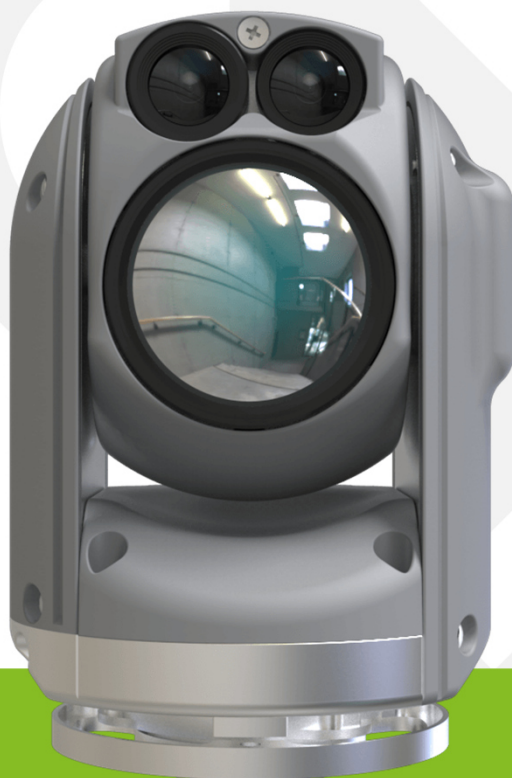

Kite 75

PAYLOAD OPTIONS