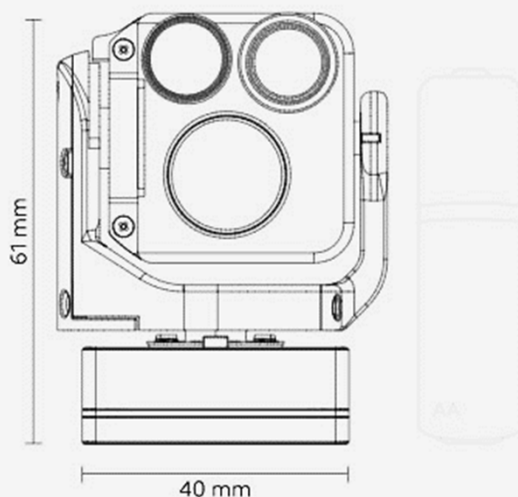

## PAYLOAD OPTIONS

Model	DE2x40	DE2x80	CO2x40	NHK2x40 -V	NHK2x40 -UZ	RAx80
						
<b>ZOOM VISABLE OPT / DIG</b>	x40 x20 / x2	x80 x40 / x2	x40 x20 / x2	x40 x20 / x2	x40 x20 / x2	x80 x40 / x2
<b>ZOOM THERMAL</b>	x4	N/A	x4	x4	x4	x8
<b>RESOLUTION THERMAL</b>	640x480px	N/A	640x480px	640x480px	1280x720px	1280x720px
<b>WEIGHT</b>	125g With options: 180g	140g	180g	320g	350g	640g
<b>DIMENSIONS</b>	L: 40mm W: 40mm H: 75mm	L: 40mm W: 40mm H: 75mm	Ø: 53mm H: 78mm	Ø: 66mm H: 94mm	Ø: 66mm H: 94mm	Ø: 90mm H: 120mm
<b>FOV</b>	60° WFOV - 3° NFOV - 1.5° DFOV	60° WFOV - 1.5° NFOV - 0.75° DFOV	60° WFOV - 3° NFOV - 1.5° DFOV	60° WFOV - 3° NFOV - 1.5° DFOV	60° WFOV - 3° NFOV - 1.5° DFOV	60° WFOV - 1.5° NFOV - 0.75° DFOV
<b>PITCH</b>	-45° to +135°	-45° to +80°	-45° to +90°	-45° to +135°	-45° to +135°	-45° to +80°
<b>YAW/ROLL</b>	360°	360°	360°	360°	360°	360°

## SPECIFICATIONS

**ZOOM**  
X40 (X20 + X2 digital)

**FOV**  
60° WFOV – 3°  
NFOV – 1.5° DFOV

**THERMAL RESOLUTION**  
640 x 480

**PITCH FOR**  
-45° to +135°

**YAW/ROLL FOR**  
-180° to +180°

**WEIGHT**  
115 grams

**DIMENSIONS**  
40 mm x 40 mm x  
65 mm

**DIMENSIONS**  
L-40mm x W-40mm x  
H-75mm