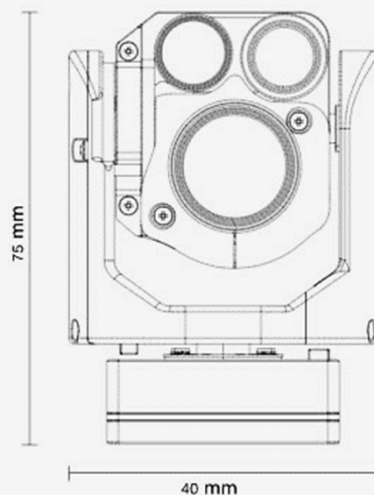

**DIMENSIONS**  
40 mm x 40 mm x  
65 mm

## SPECIFICATIONS

**ZOOM**  
X80 (X40 + X2 digital)

**FOV**  
60° WFOV – 1.5°  
NFOV – 0.75° DFOV

**THERMAL RESOLUTION**  
Day Only

**PITCH FOR**  
-45° to +80°

**YAW/ROLL FOR**  
0° to +360°

**WEIGHT**  
140 grams

**DIMENSIONS**  
L-40mm x W-40mm x  
H-75mm

**DIMENSIONS**  
53mm [2.099"] x  
Height=81mm [3.2"]