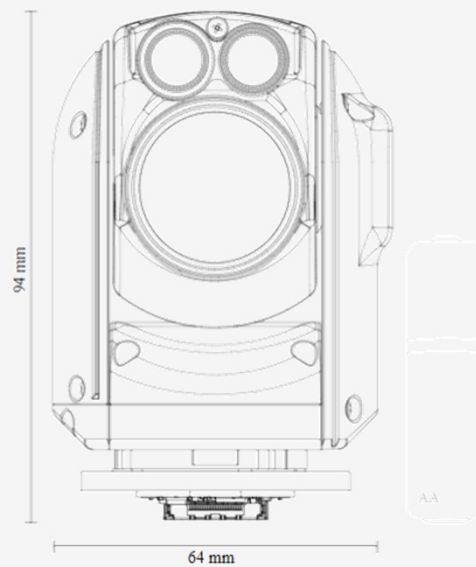

**DIMENSIONS**  
53mm [2.099"] x  
Height=81mm [3.2"]

### SPECIFICATIONS

**ZOOM**  
X40 (X20 + X2 digital)

**FOV**  
60° WFOV – 3°  
NFOV – 1.5° DFOV

**THERMAL RESOLUTION**  
640 x 480

**PITCH FOR**  
-45° to +135°

**YAW/ROLL FOR**  
-180° to +180°

**WEIGHT**  
320 grams

**DIMENSIONS**  
D-64mm x H-94mm