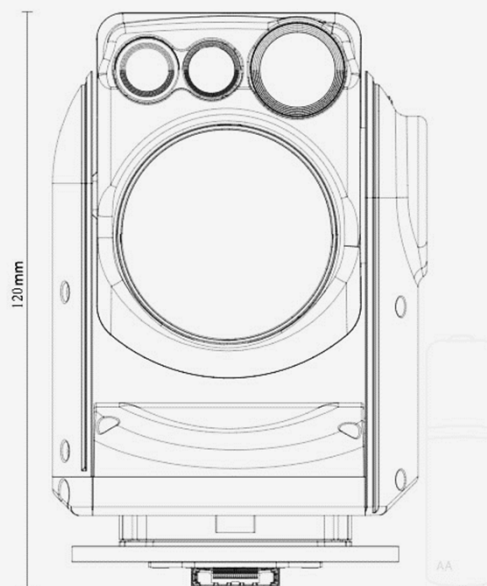

**DIMENSIONS**  
D-64mm x H-94mm

## SPECIFICATIONS

**ZOOM**  
X80 (X40 + X2 digital)

**FOV**  
60° WFOV – 1.5°  
NFOV – 0.75° DFOV

**THERMAL RESOLUTION**  
1280 x 720

**PITCH FOR**  
-45° to +80°

**YAW/ROLL FOR**  
0° to +360°

**WEIGHT**  
640 grams

**DIMENSIONS**  
D-90mm x H-120mm