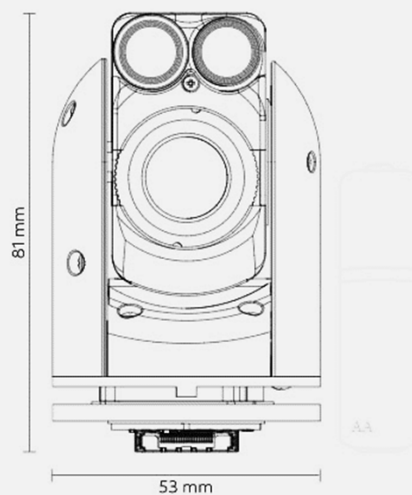

**DIMENSIONS**  
40 mm x 40 mm x  
65 mm

**DIMENSIONS**  
L-40mm x W-40mm x  
H-75mm

## SPECIFICATIONS

**ZOOM**  
X40 (X20 + X2 digital)

**FOV**  
60° WFOV – 3°  
WFOV – 1.5° DFOV

**THERMAL RESOLUTION**  
640 x 480

**PITCH FOR**  
-45° to +90°

**YAW/ROLL FOR**  
-180° to +180°

**WEIGHT**  
180 grams

**DIMENSIONS**  
53mm [2.099"] x  
Height=81mm [3.2"]