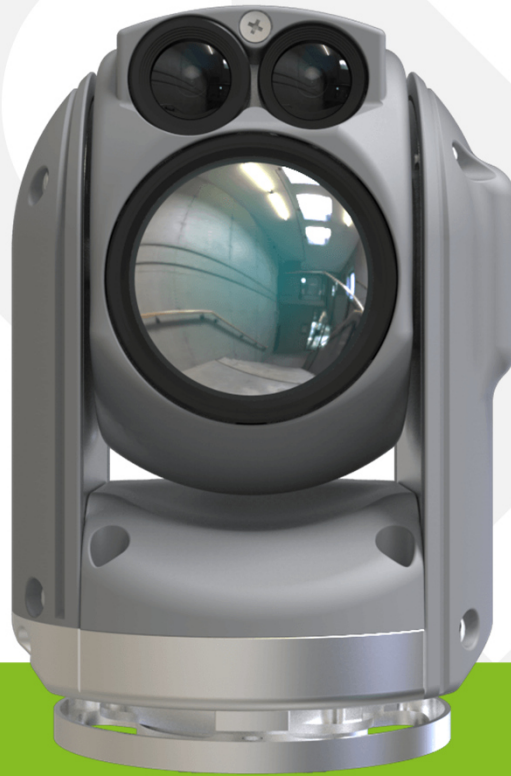

Kite 75

PAYLOAD OPTIONS

vectorbirds
AIRBORNE SYSTEMS