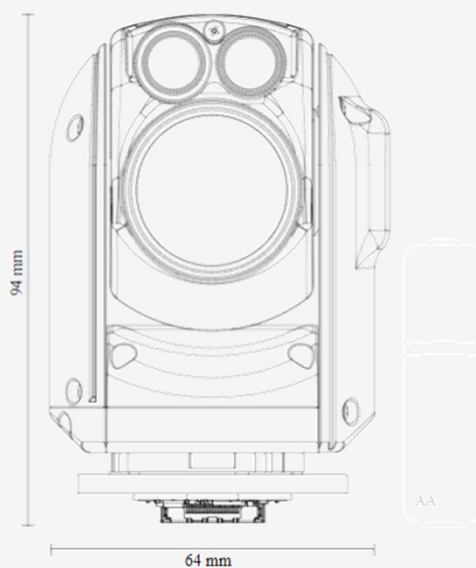

**DIMENSIONS**  
53mm [2.099"] x  
Height=81mm [3.2"]

**DIMENSIONS**  
D-64mm x H-94mm

### SPECIFICATIONS

**ZOOM**  
X40 (X20 + X2 digital)

**FOV**  
60° WFOV – 3°  
NFOV – 1.5° DFOV

**THERMAL RESOLUTION**  
1280 x 720

**PITCH FOR**  
-45° to +135°

**YAW/ROLL FOR**  
-180° to +180°

**WEIGHT**  
350 grams